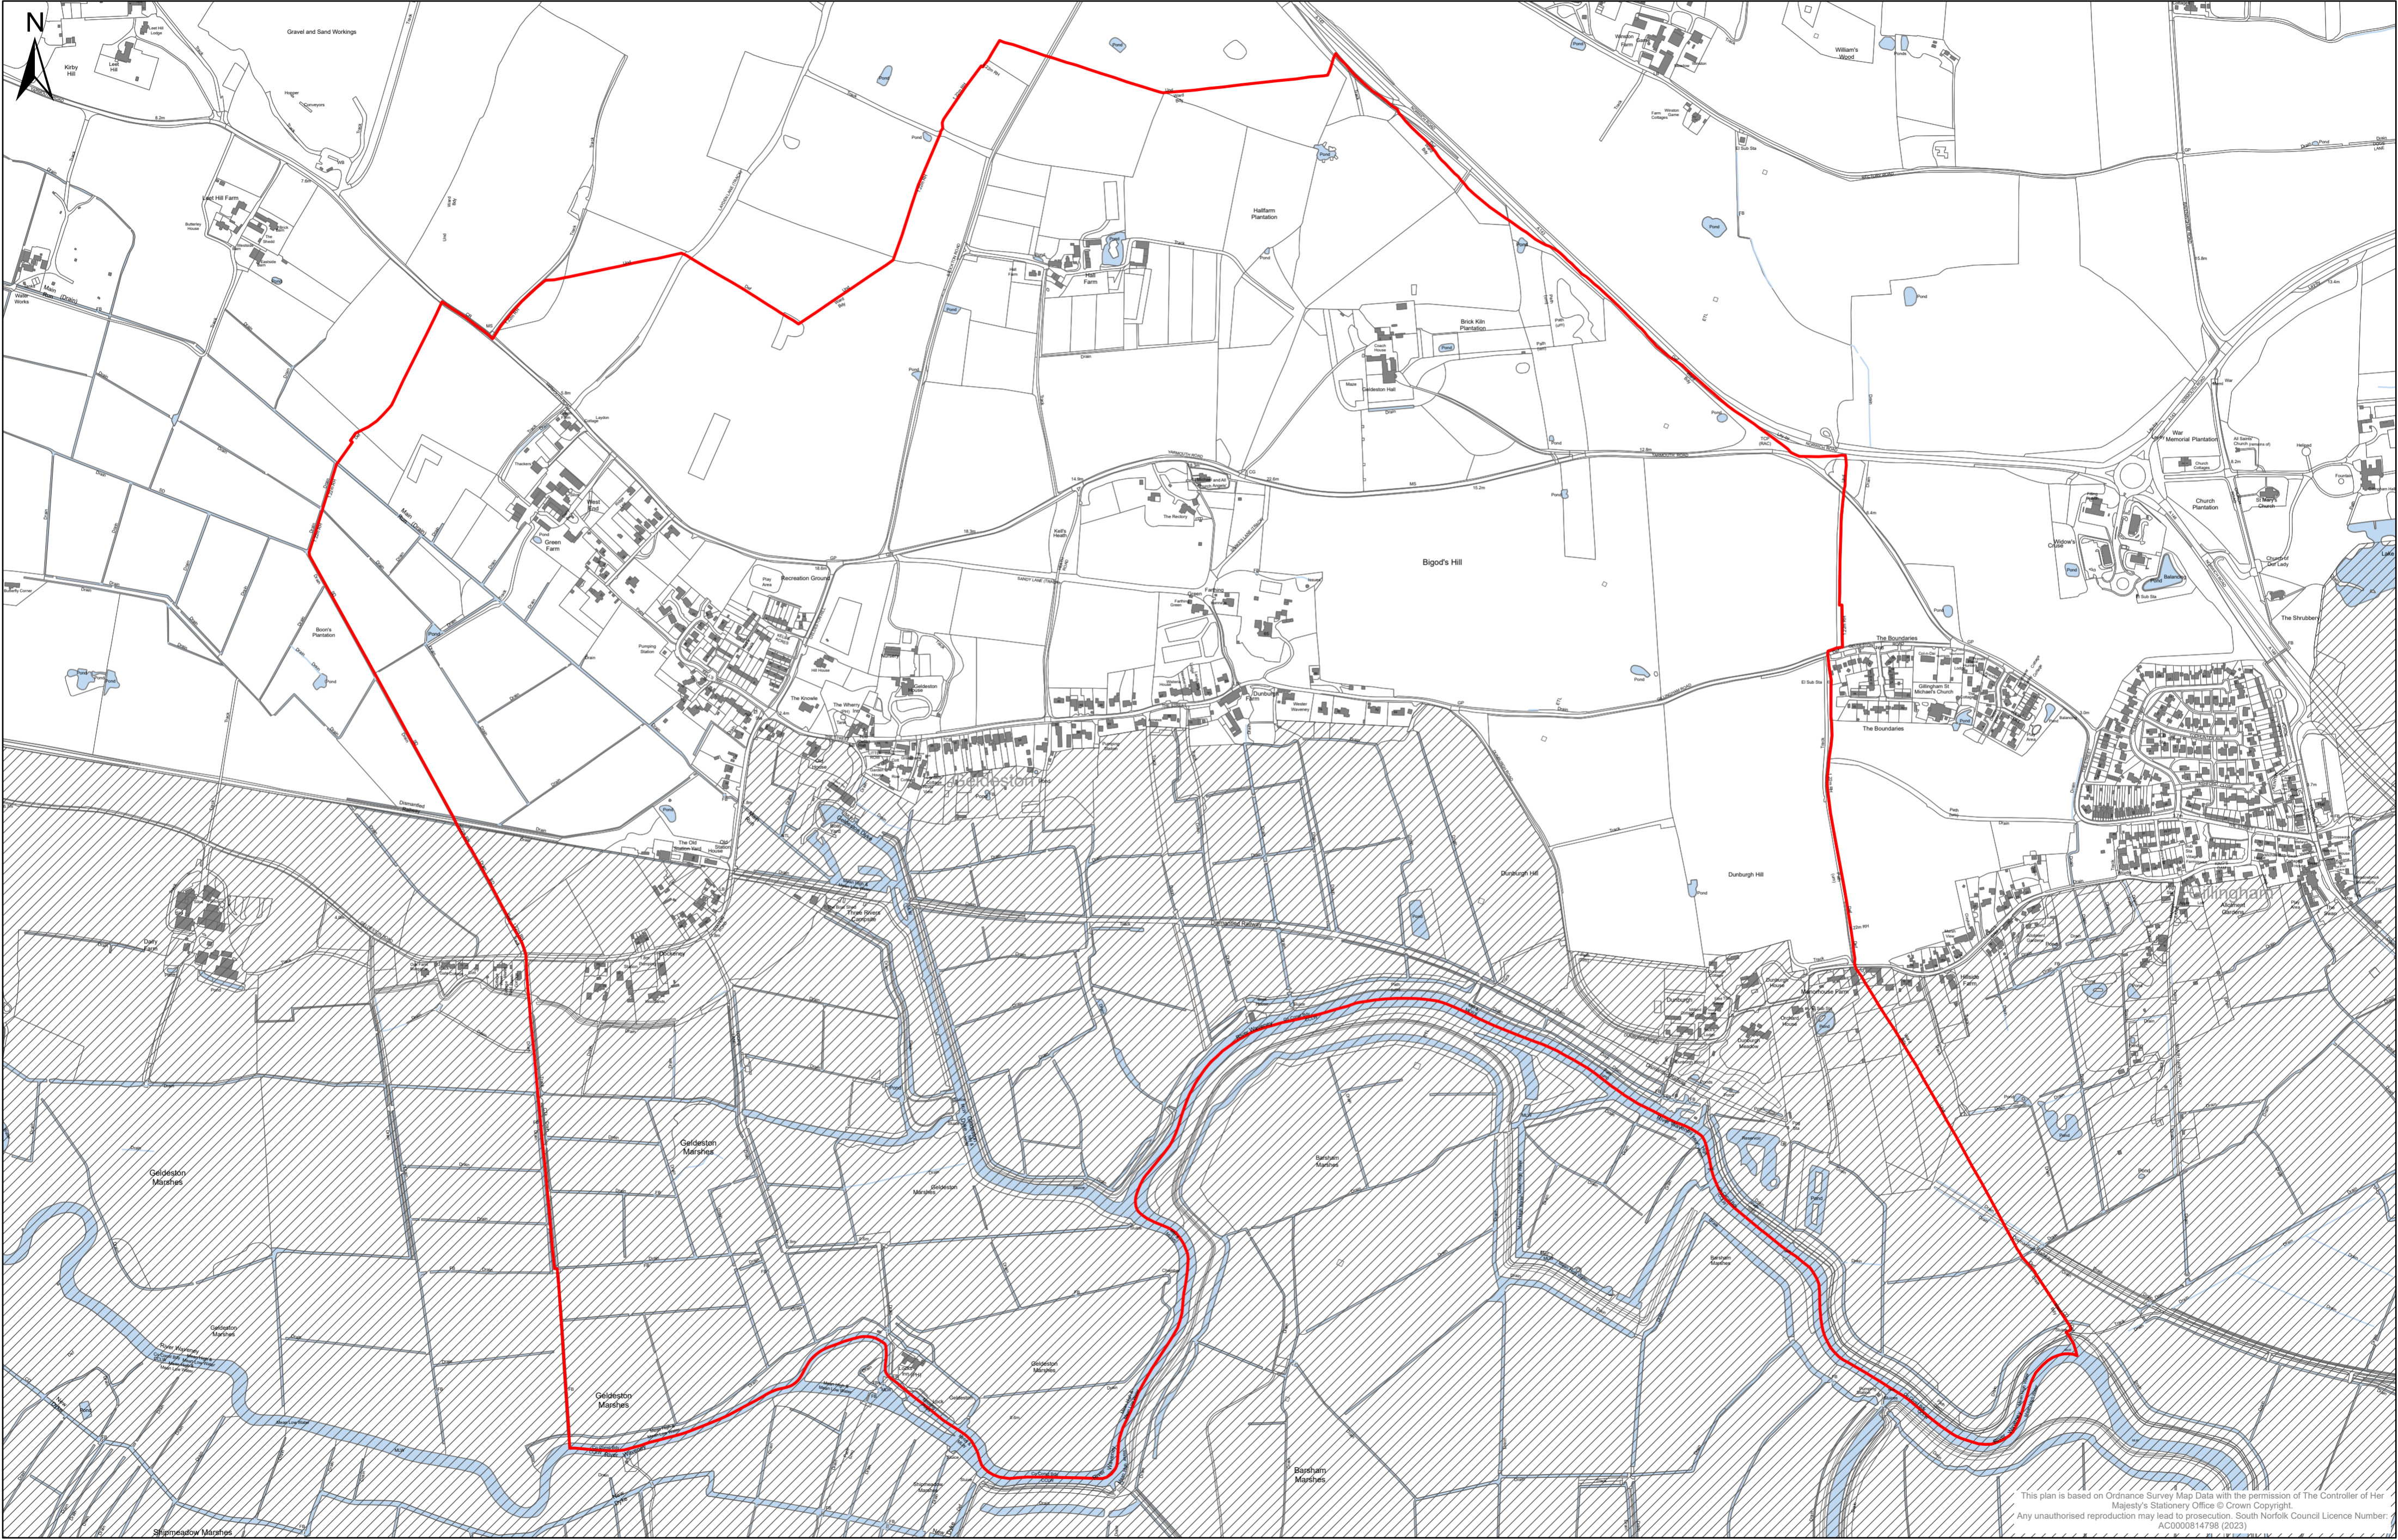

Geldeston

This plan is based on Ordnance Survey Map Data with the permission of The Controller of Her Majesty's Stationery Office © Crown Copyright. Any unauthorised reproduction may lead to prosecution. South Norfolk Council Licence Number AC0000814798 (2023)